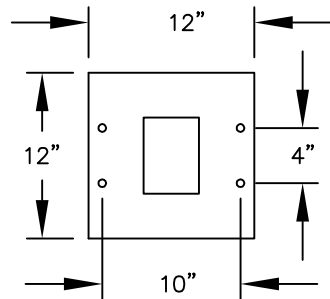

PEDESTAL

PEDESTAL BASE
BOLT PATTERN

MODEL #3410S-04

- (4) 'MB1' DOORS
- (1) 'OM1.5' OUTGOING MAIL COMPARTMENT
- (1) PL4.5 PARCEL LOCKER (15 1/2" H)

MODEL #3410S-04

4C PEDESTAL MAILBOX

AVAILABLE COLORS:
SANDSTONE, BRONZE,
BLACK OR GRAY