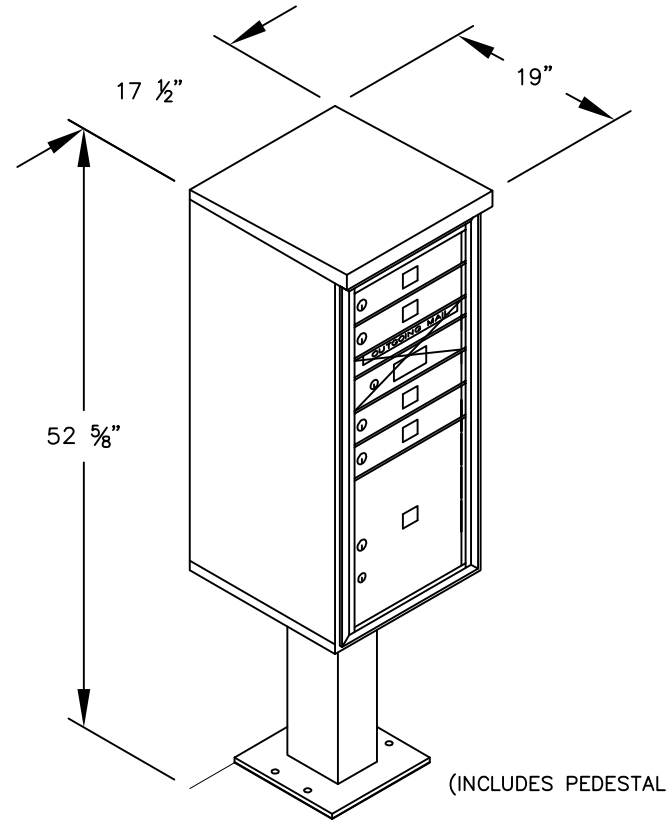

PEDESTAL

PEDESTAL BASE
BOLT PATTERN

MODEL #3410S-04

- (4) 'MB1' DOORS
- (1) 'OM1.5' OUTGOING MAIL COMPARTMENT
- (1) PL4.5 PARCEL LOCKER (15 1/2" H)

MODEL #3410S-04

4C PEDESTAL MAILBOX

AVAILABLE COLORS:
SANDSTONE, BRONZE,
BLACK OR GRAY