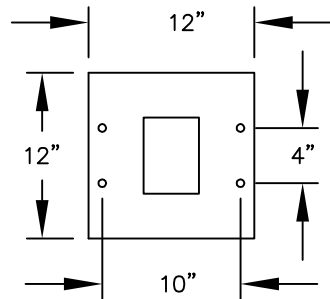

PEDESTAL

PEDESTAL BASE
BOLT PATTERN

MODEL #3410S-03

- (3) 'MB1' DOORS
- (1) 'OM2' OUTGOING MAIL COMPARTMENT
- (1) PL5 PARCEL LOCKER (17 1/4" H)

MODEL #3410S-03

4C PEDESTAL MAILBOX

AVAILABLE COLORS:
SANDSTONE, BRONZE,
BLACK OR GRAY