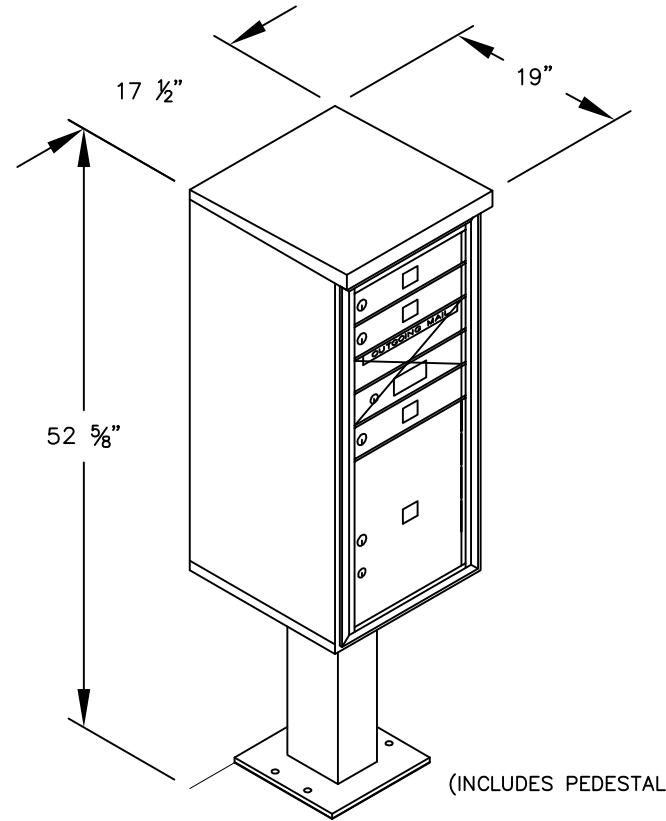

PEDESTAL

PEDESTAL BASE
BOLT PATTERN

MODEL #3410S-03

- (3) 'MB1' DOORS
- (1) 'OM2' OUTGOING MAIL COMPARTMENT
- (1) PL5 PARCEL LOCKER (17 1/4" H)

MODEL #3410S-03

4C PEDESTAL MAILBOX

AVAILABLE COLORS:
SANDSTONE, BRONZE,
BLACK OR GRAY