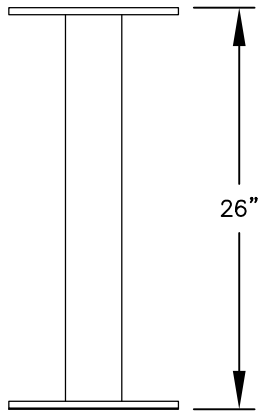

PEDESTAL

PEDESTAL BASE
BOLT PATTERN

MODEL #3410S-02

- (2) 'MB1' DOORS
- (1) 'OM2' OUTGOING MAIL COMPARTMENT
- (1) 'PL6' PARCEL LOCKER

MODEL #3410S-02

4C PEDESTAL MAILBOX

AVAILABLE COLORS:
SANDSTONE, BRONZE, GREEN,
BLACK, WHITE OR GRAY