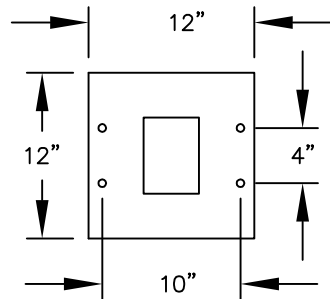

PEDESTAL

PEDESTAL BASE
BOLT PATTERN

MODEL #3410S-02

- (2) 'MB1' DOORS
- (1) 'OM2' OUTGOING MAIL COMPARTMENT
- (1) 'PL6' PARCEL LOCKER

MODEL #3410S-02

4C PEDESTAL MAILBOX

AVAILABLE COLORS:
SANDSTONE, BRONZE, GREEN,
BLACK, WHITE OR GRAY