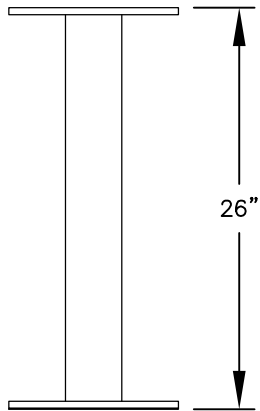

PEDESTAL

PEDESTAL BASE
BOLT PATTERN

MODEL #3410S-01

- (1) 'MB3' DOOR
- (1) 'OM2' OUTGOING MAIL COMPARTMENT
- (1) 'PL5' PARCEL LOCKER

MODEL #3410S-01

4C PEDESTAL MAILBOX

AVAILABLE COLORS:
SANDSTONE, BRONZE, GREEN,
BLACK, WHITE OR GRAY