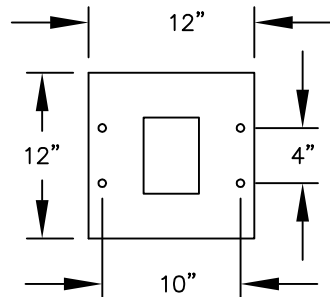

PEDESTAL

PEDESTAL BASE
BOLT PATTERN

MODEL #3410S-01

- (1) 'MB3' DOOR
- (1) 'OM2' OUTGOING MAIL COMPARTMENT
- (1) 'PL5' PARCEL LOCKER

MODEL #3410S-01

4C PEDESTAL MAILBOX

AVAILABLE COLORS:
SANDSTONE, BRONZE, GREEN,
BLACK, WHITE OR GRAY