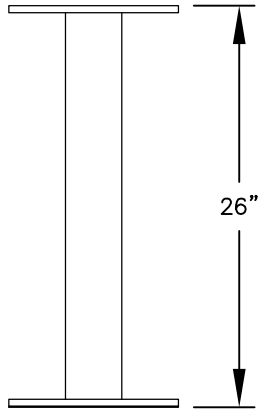

PEDESTAL

PEDESTAL BASE
BOLT PATTERN

MODEL #3410DA-06

- (6) 'MB1' DOORS
- (1) 'OM2' OUTGOING MAIL COMPARTMENT
- (2) 'PL6' PARCEL LOCKERS

MODEL #3410DA-06

4C PEDESTAL MAILBOX

AVAILABLE COLORS:
SANDSTONE, BRONZE, GREEN,
BLACK, WHITE OR GRAY