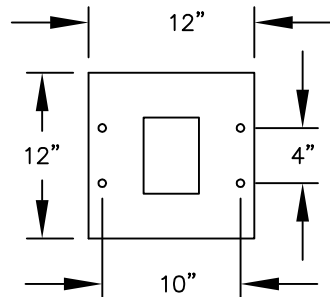

PEDESTAL

PEDESTAL BASE
BOLT PATTERN

MODEL #3410DA-06

- (6) 'MB1' DOORS
- (1) 'OM2' OUTGOING MAIL COMPARTMENT
- (2) 'PL6' PARCEL LOCKERS

MODEL #3410DA-06

4C PEDESTAL MAILBOX

AVAILABLE COLORS:
SANDSTONE, BRONZE, GREEN,
BLACK, WHITE OR GRAY