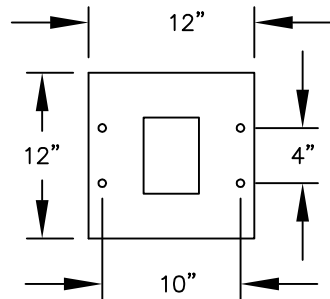

PEDESTAL

PEDESTAL BASE
BOLT PATTERN

MODEL #3410D-4P

(4) PL5 PARCEL LOCKERS (17 1/4" H)

MODEL #3410D-4P

4C PEDESTAL MAILBOX

AVAILABLE COLORS:
SANDSTONE, BRONZE,
BLACK OR GRAY

DRAWN: 3/2020