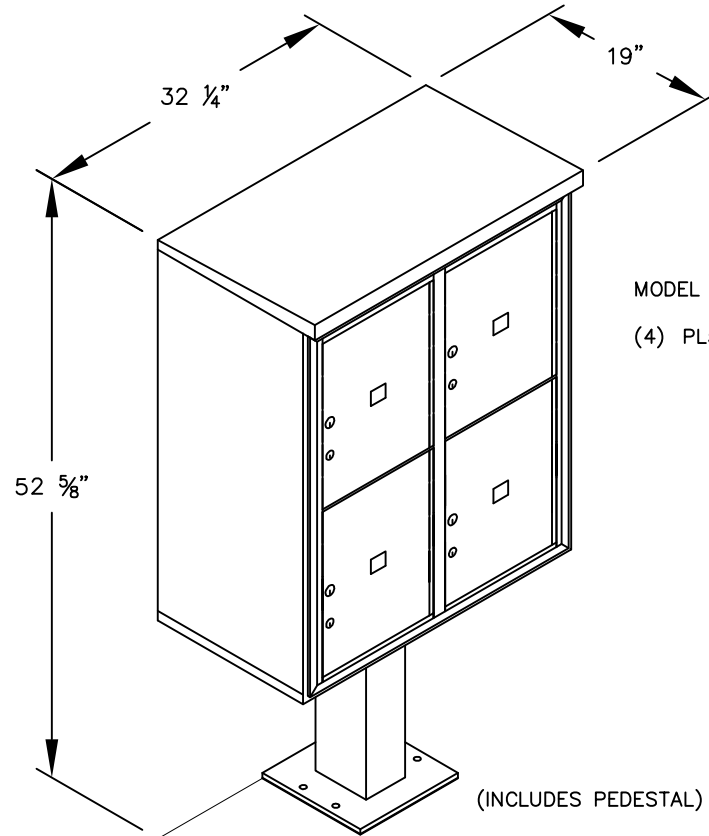

PEDESTAL

PEDESTAL BASE
BOLT PATTERN

MODEL #3410D-4P

(4) PL5 PARCEL LOCKERS (17 1/4" H)

MODEL #3410D-4P

4C PEDESTAL MAILBOX

AVAILABLE COLORS:
SANDSTONE, BRONZE,
BLACK OR GRAY

DRAWN: 3/2020