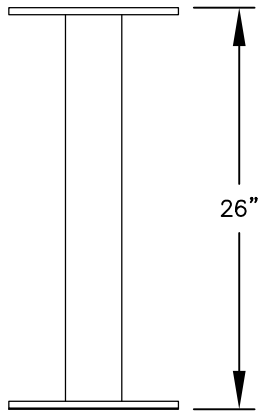

PEDESTAL

PEDESTAL BASE
BOLT PATTERN

MODEL #3410D-18

(18) 'MB1' DOORS

(1) 'OM2' OUTGOING MAIL COMPARTMENT

MODEL #3410D-18

4C PEDESTAL MAILBOX

AVAILABLE COLORS:
SANDSTONE, BRONZE, GREEN,
BLACK, WHITE OR GRAY