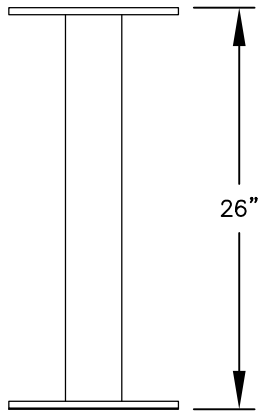

PEDESTAL

PEDESTAL BASE
BOLT PATTERN

MODEL #3410D-08

- (8) 'MB1' DOORS
- (1) 'OM2' OUTGOING MAIL COMPARTMENT
- (2) 'PL5' PARCEL LOCKERS

MODEL #3410D-08

4C PEDESTAL MAILBOX

AVAILABLE COLORS:
SANDSTONE, BRONZE, GREEN,
BLACK, WHITE OR GRAY