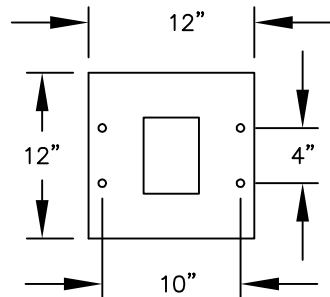

PEDESTAL

PEDESTAL BASE
BOLT PATTERN

MODEL #3410D-08

- (8) 'MB1' DOORS
- (1) 'OM2' OUTGOING MAIL COMPARTMENT
- (2) 'PL5' PARCEL LOCKERS

MODEL #3410D-08

4C PEDESTAL MAILBOX

AVAILABLE COLORS:
SANDSTONE, BRONZE, GREEN,
BLACK, WHITE OR GRAY