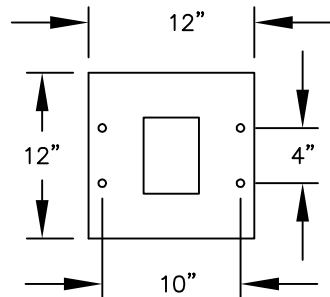

PEDESTAL

PEDESTAL BASE
BOLT PATTERN

MODEL #3410D-07

- (7) 'MB1' DOORS
- (1) 'OM2' OUTGOING MAIL COMPARTMENT
- (1) 'PL5' PARCEL LOCKER
- (1) 'PL6' PARCEL LOCKER

MODEL #3410D-07

4C PEDESTAL MAILBOX

AVAILABLE COLORS:
SANDSTONE, BRONZE, GREEN,
BLACK, WHITE OR GRAY