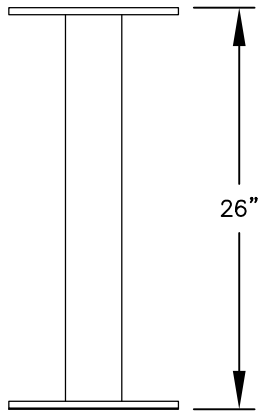

PEDESTAL

PEDESTAL BASE
BOLT PATTERN

MODEL #3410D-07

- (7) 'MB1' DOORS
- (1) 'OM2' OUTGOING MAIL COMPARTMENT
- (1) 'PL5' PARCEL LOCKER
- (1) 'PL6' PARCEL LOCKER

MODEL #3410D-07

4C PEDESTAL MAILBOX

AVAILABLE COLORS:
SANDSTONE, BRONZE, GREEN,
BLACK, WHITE OR GRAY