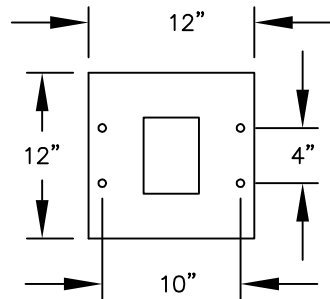

PEDESTAL

PEDESTAL BASE
BOLT PATTERN

MODEL #3410D-06

- (6) 'MB1' DOORS
- (1) 'OM2' OUTGOING MAIL COMPARTMENT
- (2) PL6 PARCEL LOCKERS (20 3/4" H)

MODEL #3410D-06

4C PEDESTAL MAILBOX

AVAILABLE COLORS:
SANDSTONE, BRONZE,
BLACK OR GRAY