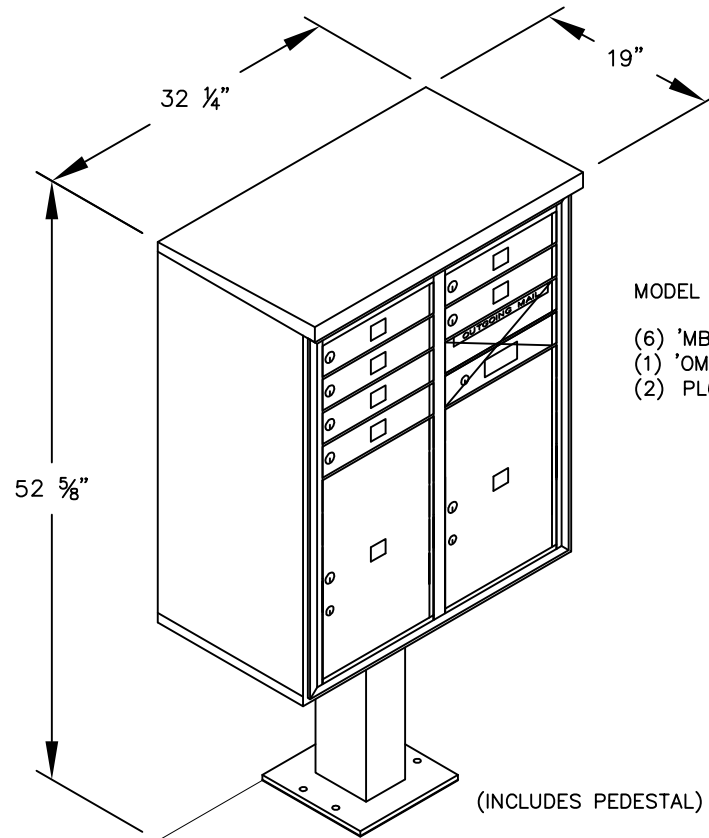

PEDESTAL

PEDESTAL BASE
BOLT PATTERN

MODEL #3410D-06

- (6) 'MB1' DOORS
- (1) 'OM2' OUTGOING MAIL COMPARTMENT
- (2) PL6 PARCEL LOCKERS (20 3/4" H)

MODEL #3410D-06

4C PEDESTAL MAILBOX

AVAILABLE COLORS:
SANDSTONE, BRONZE,
BLACK OR GRAY