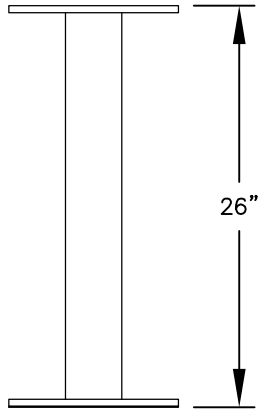

PEDESTAL

PEDESTAL BASE
BOLT PATTERN

MODEL #3409S-2P

- (1) 'PL4' PARCEL LOCKER
- (1) 'PL5' PARCEL LOCKER

MODEL #3409S-2P

4C PEDESTAL MAILBOX

AVAILABLE COLORS:
SANDSTONE, BRONZE, GREEN,
BLACK, WHITE OR GRAY

DRAWN: 01/16