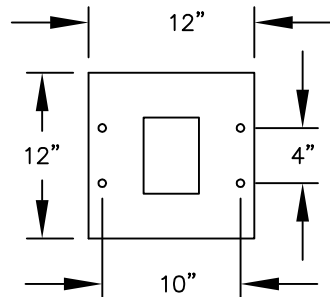

PEDESTAL

PEDESTAL BASE
BOLT PATTERN

MODEL #3409S-2P

- (1) 'PL4' PARCEL LOCKER
- (1) 'PL5' PARCEL LOCKER

MODEL #3409S-2P

4C PEDESTAL MAILBOX

AVAILABLE COLORS:
SANDSTONE, BRONZE, GREEN,
BLACK, WHITE OR GRAY

DRAWN: 01/16