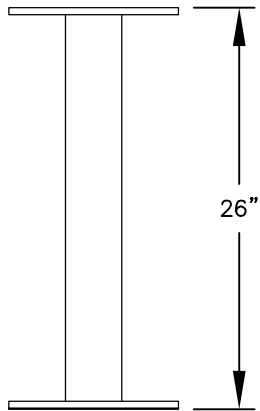

PEDESTAL

PEDESTAL BASE
BOLT PATTERN

MODEL #3409S-07

- (7) 'MB1' DOORS
- (1) 'OM2' OUTGOING MAIL COMPARTMENT

(INCLUDES PEDESTAL)

MODEL #3409S-07

4C PEDESTAL MAILBOX

AVAILABLE COLORS:
SANDSTONE, BRONZE, GREEN,
BLACK, WHITE OR GRAY