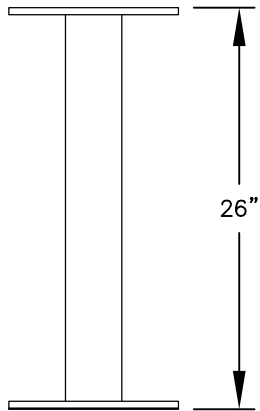

PEDESTAL

PEDESTAL BASE
BOLT PATTERN

MODEL #3409S-02

- (2) 'MB1' DOORS
- (1) 'OM2' OUTGOING MAIL COMPARTMENT
- (1) 'PL5' PARCEL LOCKER

MODEL #3409S-02

4C PEDESTAL MAILBOX

AVAILABLE COLORS:
SANDSTONE, BRONZE, GREEN,
BLACK, WHITE OR GRAY