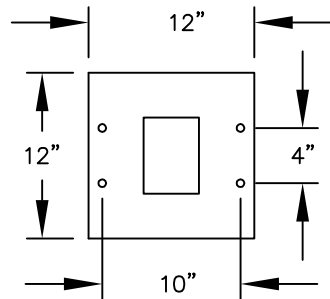

PEDESTAL

PEDESTAL BASE
BOLT PATTERN

MODEL #3409S-02

- (2) 'MB1' DOORS
- (1) 'OM2' OUTGOING MAIL COMPARTMENT
- (1) 'PL5' PARCEL LOCKER

MODEL #3409S-02

4C PEDESTAL MAILBOX

AVAILABLE COLORS:
SANDSTONE, BRONZE, GREEN,
BLACK, WHITE OR GRAY