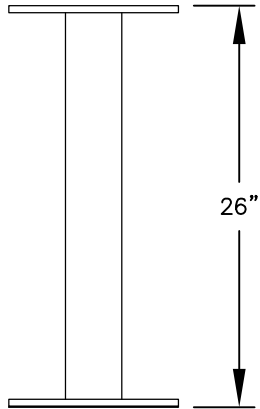

PEDESTAL

PEDESTAL BASE
BOLT PATTERN

MODEL #3409D-4P

- (2) 'PL4' PARCEL LOCKERS
- (2) 'PL5' PARCEL LOCKERS

(INCLUDES PEDESTAL)

MODEL #3409D-4P

4C PEDESTAL MAILBOX

AVAILABLE COLORS:
SANDSTONE, BRONZE, GREEN,
BLACK, WHITE OR GRAY