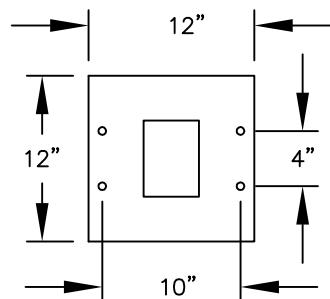

PEDESTAL

PEDESTAL BASE
BOLT PATTERN

MODEL #3409D-10

- (10) 'MB1' DOORS
- (1) 'OM2' OUTGOING MAIL COMPARTMENT
- (1) 'PL6' PARCEL LOCKER

MODEL #3409D-10

4C PEDESTAL MAILBOX

AVAILABLE COLORS:
SANDSTONE, BRONZE, GREEN,
BLACK, WHITE OR GRAY