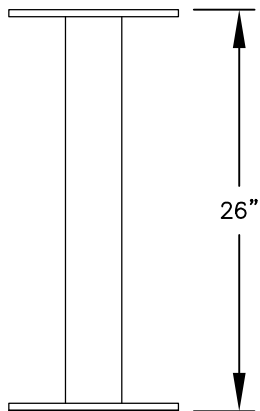

PEDESTAL

PEDESTAL BASE
BOLT PATTERN

MODEL #3409D-10

- (10) 'MB1' DOORS
- (1) 'OM2' OUTGOING MAIL COMPARTMENT
- (1) 'PL6' PARCEL LOCKER

MODEL #3409D-10

4C PEDESTAL MAILBOX

AVAILABLE COLORS:
SANDSTONE, BRONZE, GREEN,
BLACK, WHITE OR GRAY