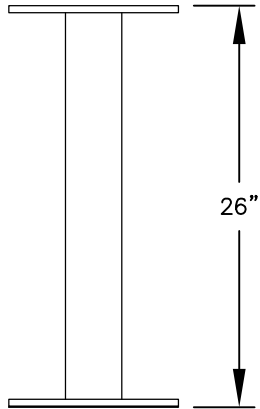

PEDESTAL

PEDESTAL BASE
BOLT PATTERN

MODEL #3409D-06

- (1) 'MB1' DOOR
- (5) 'MB3' DOORS
- (1) 'OM2' OUTGOING MAIL COMPARTMENT

(INCLUDES PEDESTAL)

MODEL #3409D-06

4C PEDESTAL MAILBOX

AVAILABLE COLORS:
SANDSTONE, BRONZE, GREEN,
BLACK, WHITE OR GRAY