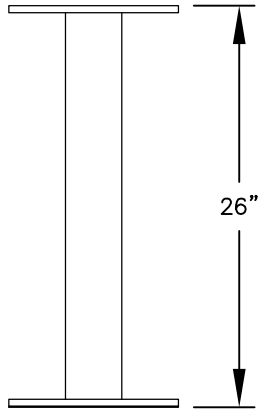

PEDESTAL

PEDESTAL BASE
BOLT PATTERN

MODEL #3409D-05

- (5) 'MB3' DOORS
- (1) 'OM3' OUTGOING MAIL COMPARTMENT

(INCLUDES PEDESTAL)

MODEL #3409D-05

4C PEDESTAL MAILBOX

AVAILABLE COLORS:
SANDSTONE, BRONZE, GREEN,
BLACK, WHITE OR GRAY