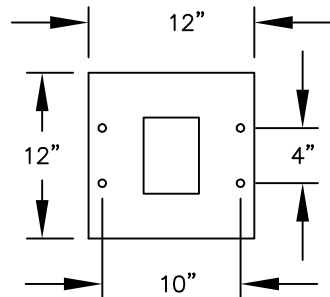

PEDESTAL

PEDESTAL BASE
BOLT PATTERN

MODEL #3409D-04

- (1) 'MB1' DOOR
- (3) 'MB3' DOORS
- (1) 'OM2' OUTGOING MAIL COMPARTMENT
- (1) 'PL6' PARCEL LOCKER

MODEL #3409D-04

4C PEDESTAL MAILBOX

AVAILABLE COLORS:
SANDSTONE, BRONZE, GREEN,
BLACK, WHITE OR GRAY