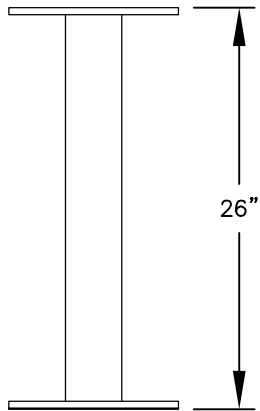

PEDESTAL

PEDESTAL BASE
BOLT PATTERN

MODEL #3409D-04

- (1) 'MB1' DOOR
- (3) 'MB3' DOORS
- (1) 'OM2' OUTGOING MAIL COMPARTMENT
- (1) 'PL6' PARCEL LOCKER

MODEL #3409D-04

4C PEDESTAL MAILBOX

AVAILABLE COLORS:
SANDSTONE, BRONZE, GREEN,
BLACK, WHITE OR GRAY