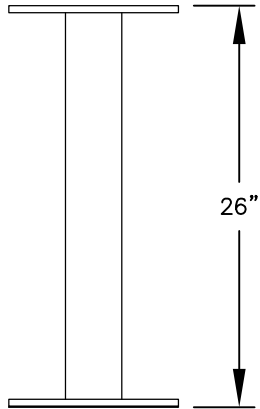

PEDESTAL

PEDESTAL BASE
BOLT PATTERN

MODEL #3409D-03

- (3) 'MB3' DOORS
- (1) 'OM3' OUTGOING MAIL COMPARTMENT
- (1) 'PL6' PARCEL LOCKER

MODEL #3409D-03

4C PEDESTAL MAILBOX

AVAILABLE COLORS:
SANDSTONE, BRONZE, GREEN,
BLACK, WHITE OR GRAY