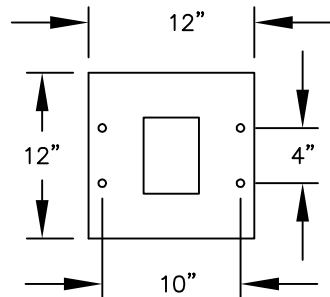

PEDESTAL

PEDESTAL BASE
BOLT PATTERN

MODEL #3409D-03

- (3) 'MB3' DOORS
- (1) 'OM3' OUTGOING MAIL COMPARTMENT
- (1) 'PL6' PARCEL LOCKER

MODEL #3409D-03

4C PEDESTAL MAILBOX

AVAILABLE COLORS:
SANDSTONE, BRONZE, GREEN,
BLACK, WHITE OR GRAY