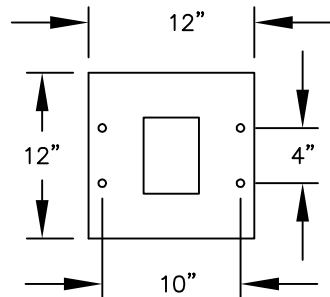

PEDESTAL

PEDESTAL BASE
BOLT PATTERN

MODEL #3408S-2P
(2) 'PL4' PARCEL LOCKERS

(INCLUDES PEDESTAL)

MODEL #3408S-2P

4C PEDESTAL MAILBOX

AVAILABLE COLORS:
SANDSTONE, BRONZE, GREEN,
BLACK, WHITE OR GRAY

DRAWN: 01/16