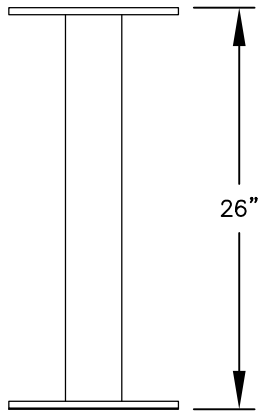

PEDESTAL

PEDESTAL BASE
BOLT PATTERN

MODEL #3408S-2P
(2) 'PL4' PARCEL LOCKERS

(INCLUDES PEDESTAL)

MODEL #3408S-2P

4C PEDESTAL MAILBOX

AVAILABLE COLORS:
SANDSTONE, BRONZE, GREEN,
BLACK, WHITE OR GRAY

DRAWN: 01/16