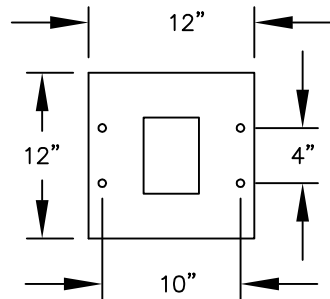

PEDESTAL

PEDESTAL BASE
BOLT PATTERN

MODEL #3408S-06

- (6) 'MB1' DOORS
- (1) 'OM2' OUTGOING MAIL COMPARTMENT

(INCLUDES PEDESTAL)

MODEL #3408S-06

4C PEDESTAL MAILBOX

AVAILABLE COLORS:
SANDSTONE, BRONZE, GREEN,
BLACK, WHITE OR GRAY