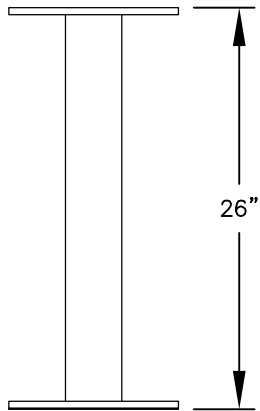

PEDESTAL

PEDESTAL BASE
BOLT PATTERN

MODEL #3408S-06

- (6) 'MB1' DOORS
- (1) 'OM2' OUTGOING MAIL COMPARTMENT

(INCLUDES PEDESTAL)

MODEL #3408S-06

4C PEDESTAL MAILBOX

AVAILABLE COLORS:
SANDSTONE, BRONZE, GREEN,
BLACK, WHITE OR GRAY