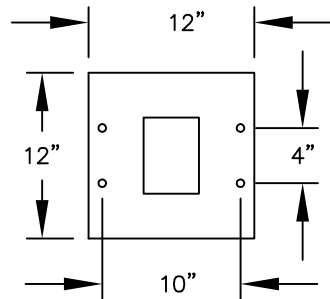

PEDESTAL

PEDESTAL BASE
BOLT PATTERN

MODEL #3408S-03

- (3) 'MB2' DOORS
- (1) 'OM2' OUTGOING MAIL COMPARTMENT

MODEL #3408S-03

4C PEDESTAL MAILBOX

AVAILABLE COLORS:
SANDSTONE, BRONZE, GREEN,
BLACK, WHITE OR GRAY