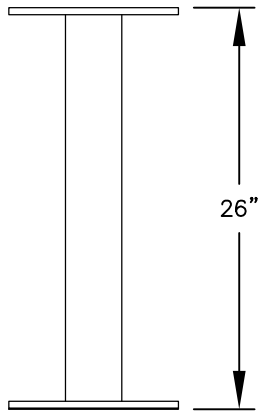

PEDESTAL

PEDESTAL BASE
BOLT PATTERN

MODEL #3408S-03

- (3) 'MB2' DOORS
- (1) 'OM2' OUTGOING MAIL COMPARTMENT

MODEL #3408S-03

4C PEDESTAL MAILBOX

AVAILABLE COLORS:
SANDSTONE, BRONZE, GREEN,
BLACK, WHITE OR GRAY