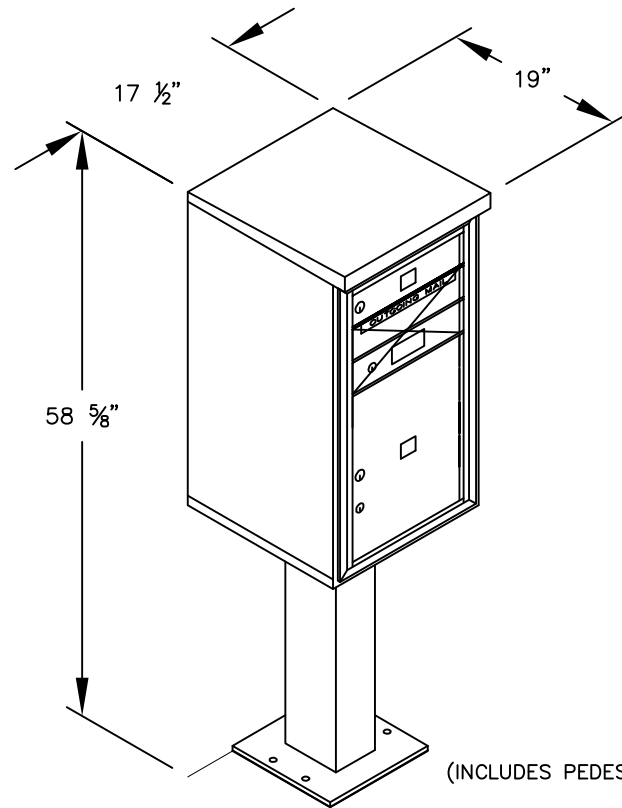

PEDESTAL

PEDESTAL BASE
BOLT PATTERN

MODEL #3408S-01

- (1) 'MB1' DOOR
- (1) 'OM2' OUTGOING MAIL COMPARTMENT
- (1) 'PL5' PARCEL LOCKER

MODEL #3408S-01

4C PEDESTAL MAILBOX

AVAILABLE COLORS:
SANDSTONE, BRONZE, GREEN,
BLACK, WHITE OR GRAY