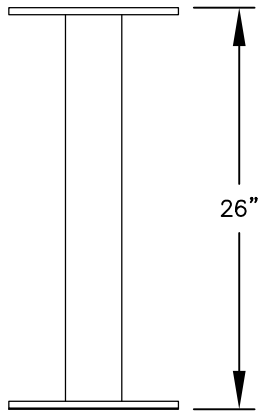

PEDESTAL

PEDESTAL BASE
BOLT PATTERN

MODEL #3408S-01

- (1) 'MB1' DOOR
- (1) 'OM2' OUTGOING MAIL COMPARTMENT
- (1) 'PL5' PARCEL LOCKER

MODEL #3408S-01

4C PEDESTAL MAILBOX

AVAILABLE COLORS:
SANDSTONE, BRONZE, GREEN,
BLACK, WHITE OR GRAY