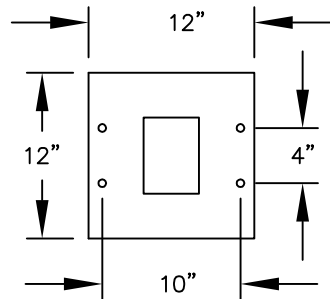

PEDESTAL

PEDESTAL BASE
BOLT PATTERN

MODEL #3408S-01

- (1) 'MB1' DOOR
- (1) 'OM2' OUTGOING MAIL COMPARTMENT
- (1) 'PL5' PARCEL LOCKER

MODEL #3408S-01

4C PEDESTAL MAILBOX

AVAILABLE COLORS:
SANDSTONE, BRONZE, GREEN,
BLACK, WHITE OR GRAY