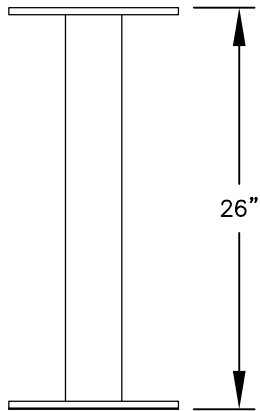

PEDESTAL

PEDESTAL BASE
BOLT PATTERN

MODEL #3408D-14

- (14) 'MB1' DOORS
- (1) 'OM2' OUTGOING MAIL COMPARTMENT

(INCLUDES PEDESTAL)

MODEL #3408D-14

4C PEDESTAL MAILBOX

AVAILABLE COLORS:
SANDSTONE, BRONZE, GREEN,
BLACK, WHITE OR GRAY