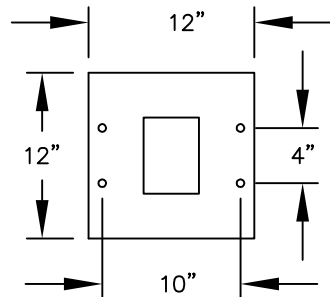

PEDESTAL

PEDESTAL BASE
BOLT PATTERN

MODEL #3408D-14

- (14) 'MB1' DOORS
- (1) 'OM2' OUTGOING MAIL COMPARTMENT

(INCLUDES PEDESTAL)

MODEL #3408D-14

4C PEDESTAL MAILBOX

AVAILABLE COLORS:
SANDSTONE, BRONZE, GREEN,
BLACK, WHITE OR GRAY