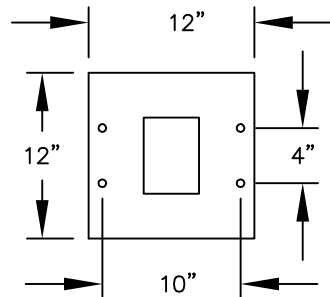

PEDESTAL

PEDESTAL BASE  
BOLT PATTERN

MODEL #3408D-13

- (13) 'MB1' DOORS
- (1) 'OM2' OUTGOING MAIL COMPARTMENT

(INCLUDES PEDESTAL)

MODEL #3408D-13

4C PEDESTAL MAILBOX

AVAILABLE COLORS:  
SANDSTONE, BRONZE, GREEN,  
BLACK, WHITE OR GRAY