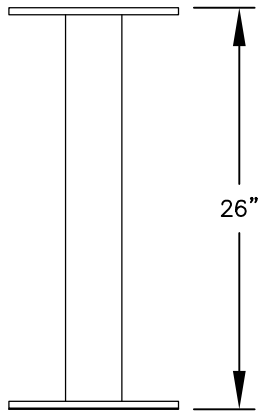

PEDESTAL

PEDESTAL BASE  
BOLT PATTERN

MODEL #3408D-13

- (13) 'MB1' DOORS
- (1) 'OM2' OUTGOING MAIL COMPARTMENT

(INCLUDES PEDESTAL)

MODEL #3408D-13

4C PEDESTAL MAILBOX

AVAILABLE COLORS:  
SANDSTONE, BRONZE, GREEN,  
BLACK, WHITE OR GRAY