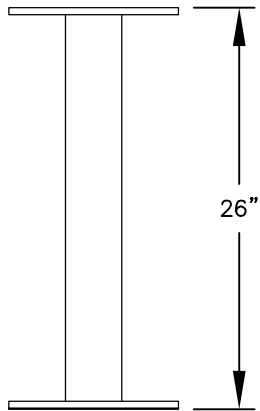

PEDESTAL

PEDESTAL BASE  
BOLT PATTERN

MODEL #3408D-09

- (9) 'MB1' DOORS
- (1) 'OM2' OUTGOING MAIL COMPARTMENT
- (1) 'PL5' PARCEL LOCKER

MODEL #3408D-09

4C PEDESTAL MAILBOX

AVAILABLE COLORS:  
SANDSTONE, BRONZE, GREEN,  
BLACK, WHITE OR GRAY