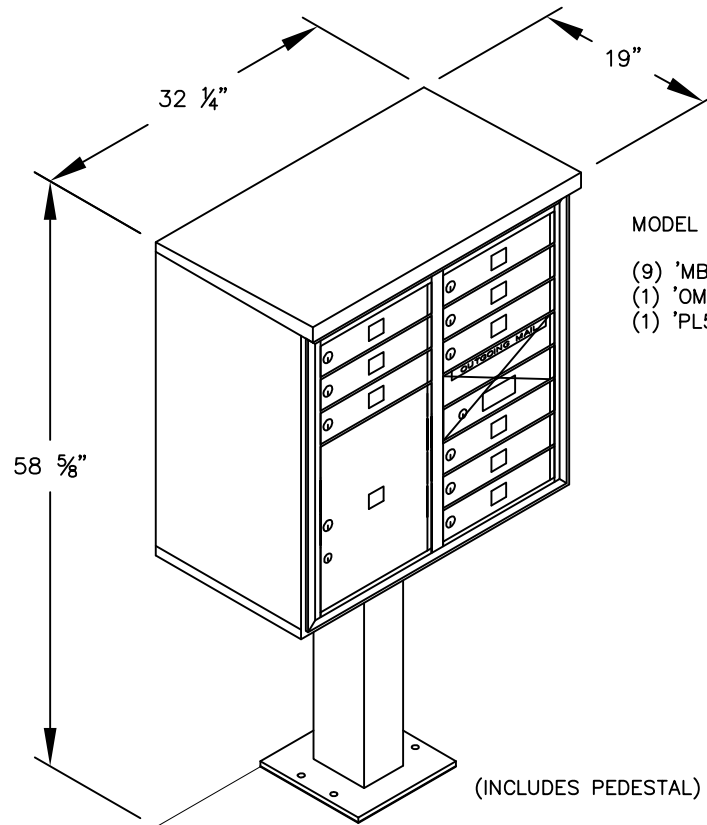

PEDESTAL

PEDESTAL BASE  
BOLT PATTERN

MODEL #3408D-09

- (9) 'MB1' DOORS
- (1) 'OM2' OUTGOING MAIL COMPARTMENT
- (1) 'PL5' PARCEL LOCKER

MODEL #3408D-09

4C PEDESTAL MAILBOX

AVAILABLE COLORS:  
SANDSTONE, BRONZE, GREEN,  
BLACK, WHITE OR GRAY