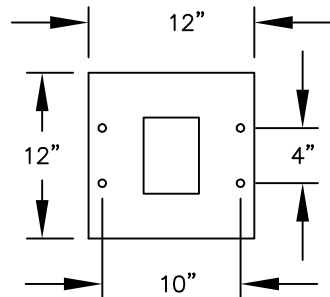

PEDESTAL

PEDESTAL BASE  
BOLT PATTERN

MODEL #3408D-09

- (9) 'MB1' DOORS
- (1) 'OM2' OUTGOING MAIL COMPARTMENT
- (1) 'PL5' PARCEL LOCKER

MODEL #3408D-09

4C PEDESTAL MAILBOX

AVAILABLE COLORS:  
SANDSTONE, BRONZE, GREEN,  
BLACK, WHITE OR GRAY