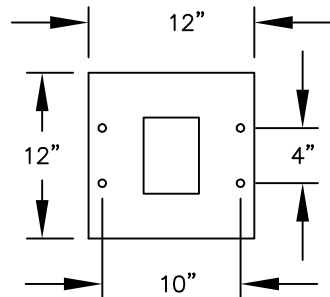

PEDESTAL

PEDESTAL BASE  
BOLT PATTERN

MODEL #3408D-07

- (7) 'MB2' DOORS
- (1) 'OM2' OUTGOING MAIL COMPARTMENT

MODEL #3408D-07

4C PEDESTAL MAILBOX

AVAILABLE COLORS:  
SANDSTONE, BRONZE, GREEN,  
BLACK, WHITE OR GRAY