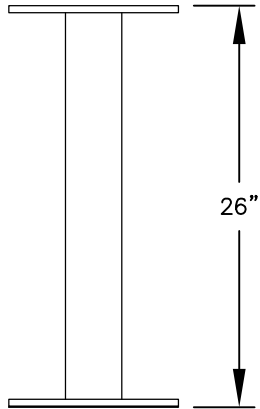

PEDESTAL

PEDESTAL BASE  
BOLT PATTERN

MODEL #3408D-07

- (7) 'MB2' DOORS
- (1) 'OM2' OUTGOING MAIL COMPARTMENT

MODEL #3408D-07

4C PEDESTAL MAILBOX

AVAILABLE COLORS:  
SANDSTONE, BRONZE, GREEN,  
BLACK, WHITE OR GRAY