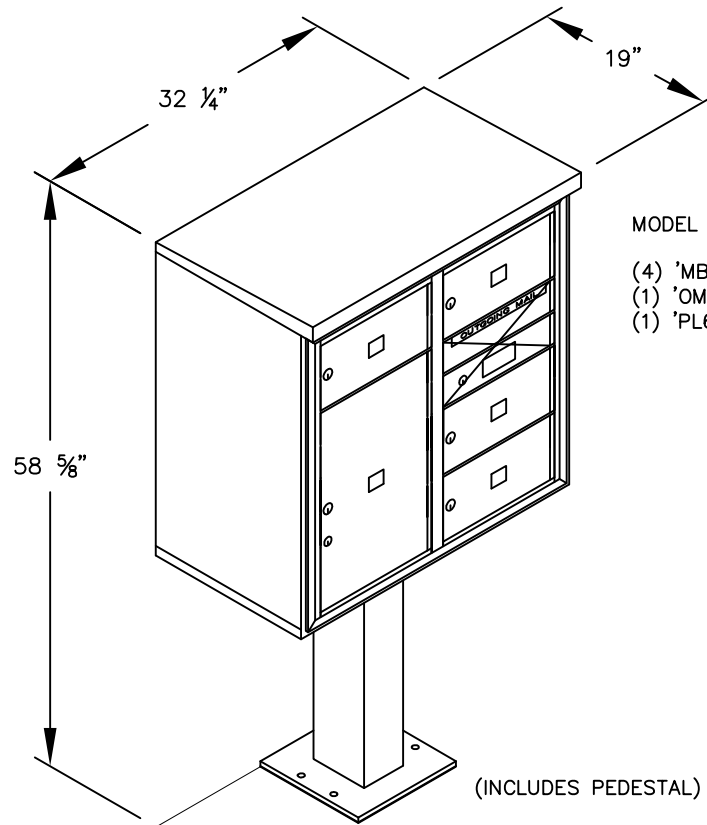

PEDESTAL

PEDESTAL BASE
BOLT PATTERN

MODEL #3408D-04

- (4) 'MB2' DOORS
- (1) 'OM2' OUTGOING MAIL COMPARTMENT
- (1) 'PL6' PARCEL LOCKER

MODEL #3408D-04

4C PEDESTAL MAILBOX

AVAILABLE COLORS:
SANDSTONE, BRONZE, GREEN,
BLACK, WHITE OR GRAY