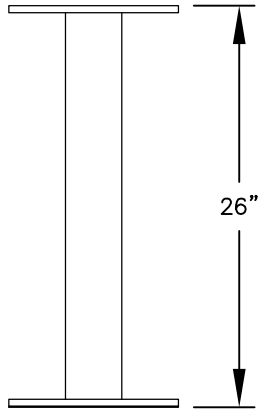

PEDESTAL

PEDESTAL BASE
BOLT PATTERN

MODEL #3408D-04

- (4) 'MB2' DOORS
- (1) 'OM2' OUTGOING MAIL COMPARTMENT
- (1) 'PL6' PARCEL LOCKER

MODEL #3408D-04

4C PEDESTAL MAILBOX

AVAILABLE COLORS:
SANDSTONE, BRONZE, GREEN,
BLACK, WHITE OR GRAY