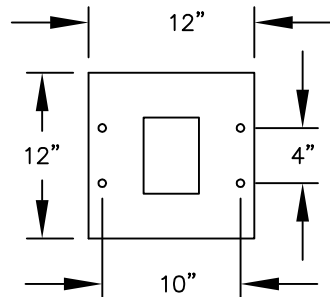

PEDESTAL

PEDESTAL BASE
BOLT PATTERN

MODEL #3408D-04

- (4) 'MB2' DOORS
- (1) 'OM2' OUTGOING MAIL COMPARTMENT
- (1) 'PL6' PARCEL LOCKER

MODEL #3408D-04

4C PEDESTAL MAILBOX

AVAILABLE COLORS:
SANDSTONE, BRONZE, GREEN,
BLACK, WHITE OR GRAY