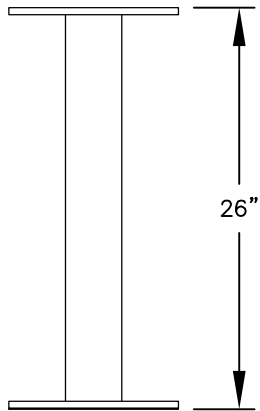

PEDESTAL

PEDESTAL BASE
BOLT PATTERN

MODEL #3407S-05

- (5) 'MB1' DOORS
- (1) 'OM2' OUTGOING MAIL COMPARTMENT

MODEL #3407S-05

4C PEDESTAL MAILBOX

AVAILABLE COLORS:
SANDSTONE, BRONZE, GREEN,
BLACK, WHITE OR GRAY