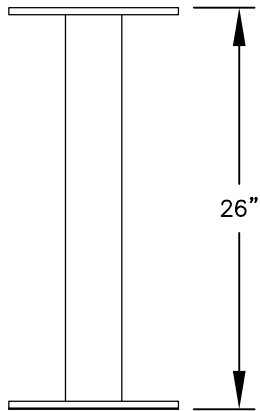

PEDESTAL

PEDESTAL BASE
BOLT PATTERN

MODEL #3407D-12

(12) 'MB1' DOORS

(1) 'OM2' OUTGOING MAIL COMPARTMENT

MODEL #3407D-12

4C PEDESTAL MAILBOX

AVAILABLE COLORS:
SANDSTONE, BRONZE, GREEN,
BLACK, WHITE OR GRAY