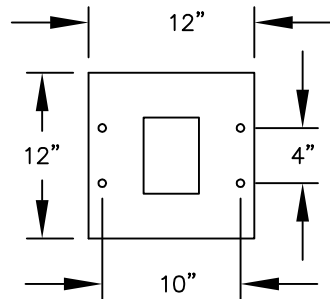

PEDESTAL

PEDESTAL BASE
BOLT PATTERN

MODEL #3407D-12

(12) 'MB1' DOORS

(1) 'OM2' OUTGOING MAIL COMPARTMENT

MODEL #3407D-12

4C PEDESTAL MAILBOX

AVAILABLE COLORS:
SANDSTONE, BRONZE, GREEN,
BLACK, WHITE OR GRAY