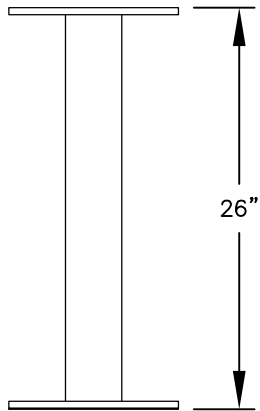

PEDESTAL

PEDESTAL BASE
BOLT PATTERN

MODEL #3407D-06

- (6) 'MB1' DOORS
- (1) 'OM2' OUTGOING MAIL COMPARTMENT
- (1) 'PL6' PARCEL LOCKER

(INCLUDES PEDESTAL)

MODEL #3407D-06

4C PEDESTAL MAILBOX

AVAILABLE COLORS:
SANDSTONE, BRONZE, GREEN,
BLACK, WHITE OR GRAY