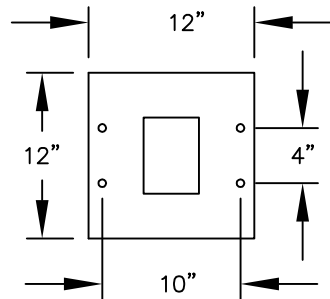

PEDESTAL

PEDESTAL BASE
BOLT PATTERN

MODEL #3407D-06

- (6) 'MB1' DOORS
- (1) 'OM2' OUTGOING MAIL COMPARTMENT
- (1) 'PL6' PARCEL LOCKER

(INCLUDES PEDESTAL)

MODEL #3407D-06

4C PEDESTAL MAILBOX

AVAILABLE COLORS:
SANDSTONE, BRONZE, GREEN,
BLACK, WHITE OR GRAY