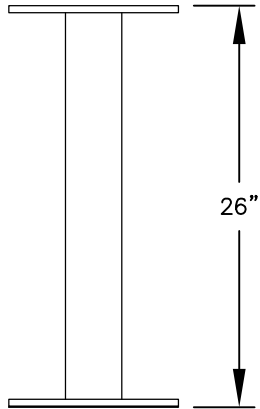

PEDESTAL

PEDESTAL BASE
BOLT PATTERN

MODEL #3407D-05

- (3) 'MB2' DOORS
- (2) 'MB3' DOORS
- (1) 'OM2' OUTGOING MAIL COMPARTMENT

(INCLUDES PEDESTAL)

MODEL #3407D-05

4C PEDESTAL MAILBOX

AVAILABLE COLORS:
SANDSTONE, BRONZE, GREEN,
BLACK, WHITE OR GRAY