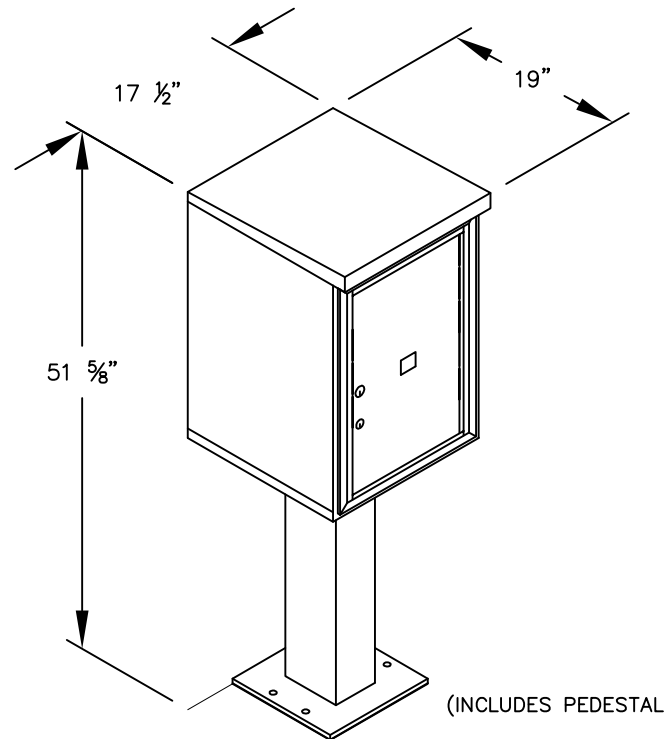

PEDESTAL

PEDESTAL BASE  
BOLT PATTERN

MODEL #3406S-1P

(1) PL6 PARCEL LOCKER (20 3/4" H)

MODEL #3406S-1P

4C PEDESTAL MAILBOX

AVAILABLE COLORS:  
SANDSTONE, BRONZE,  
BLACK OR GRAY

DRAWN: 3/2020