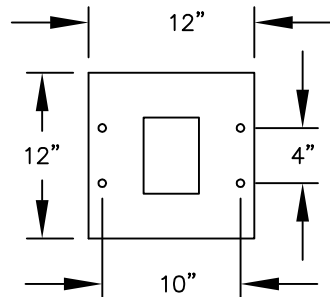

PEDESTAL

PEDESTAL BASE  
BOLT PATTERN

MODEL #3406S-1P

(1) PL6 PARCEL LOCKER (20 3/4" H)

MODEL #3406S-1P

4C PEDESTAL MAILBOX

AVAILABLE COLORS:  
SANDSTONE, BRONZE,  
BLACK OR GRAY

DRAWN: 3/2020