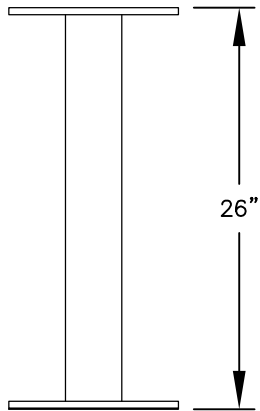

PEDESTAL

PEDESTAL BASE  
BOLT PATTERN

MODEL #3406S-1P

(1) PL6 PARCEL LOCKER (20 3/4" H)

MODEL #3406S-1P

4C PEDESTAL MAILBOX

AVAILABLE COLORS:  
SANDSTONE, BRONZE,  
BLACK OR GRAY

DRAWN: 3/2020