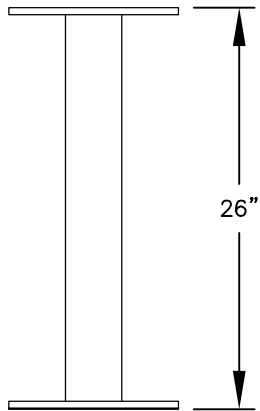

PEDESTAL

PEDESTAL BASE
BOLT PATTERN

MODEL #3406S-04

- (4) 'MB1' DOORS
- (1) 'OM2' OUTGOING MAIL COMPARTMENT

MODEL #3406S-04

4C PEDESTAL MAILBOX

AVAILABLE COLORS:
SANDSTONE, BRONZE, GREEN,
BLACK, WHITE OR GRAY