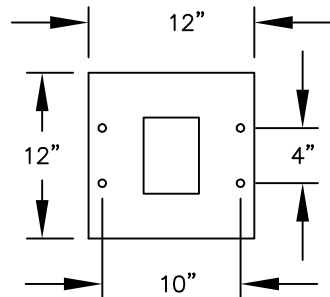

PEDESTAL

PEDESTAL BASE
BOLT PATTERN

MODEL #3406S-04

- (4) 'MB1' DOORS
- (1) 'OM2' OUTGOING MAIL COMPARTMENT

MODEL #3406S-04

4C PEDESTAL MAILBOX

AVAILABLE COLORS:
SANDSTONE, BRONZE, GREEN,
BLACK, WHITE OR GRAY