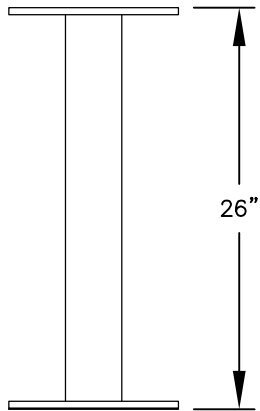

PEDESTAL

PEDESTAL BASE  
BOLT PATTERN

MODEL #3406S-04

- (4) 'MB1' DOORS
- (1) 'OM2' OUTGOING MAIL COMPARTMENT

MODEL #3406S-04

4C PEDESTAL MAILBOX

AVAILABLE COLORS:  
SANDSTONE, BRONZE,  
BLACK OR GRAY

DRAWN: 3/2020