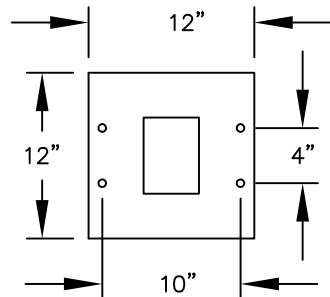

PEDESTAL

PEDESTAL BASE  
BOLT PATTERN

MODEL #3406S-04

- (4) 'MB1' DOORS
- (1) 'OM2' OUTGOING MAIL COMPARTMENT

MODEL #3406S-04

4C PEDESTAL MAILBOX

AVAILABLE COLORS:  
SANDSTONE, BRONZE,  
BLACK OR GRAY

DRAWN: 3/2020