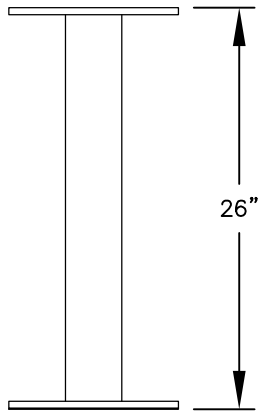

PEDESTAL

PEDESTAL BASE
BOLT PATTERN

MODEL #3406S-03

- (3) 'MB1' DOORS
- (1) 'OM3' OUTGOING MAIL COMPARTMENT

MODEL #3406S-03

4C PEDESTAL MAILBOX

AVAILABLE COLORS:
SANDSTONE, BRONZE,
BLACK OR GRAY

DRAWN: 3/2020