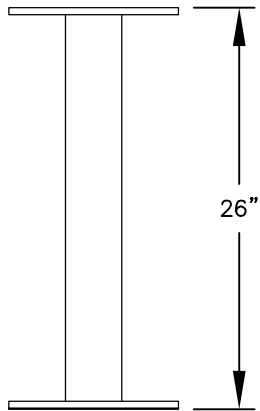

PEDESTAL

PEDESTAL BASE
BOLT PATTERN

MODEL #3406S-02

- (2) 'MB2' DOORS
- (1) 'OM2' OUTGOING MAIL COMPARTMENT

MODEL #3406S-02

4C PEDESTAL MAILBOX

AVAILABLE COLORS:
SANDSTONE, BRONZE, GREEN,
BLACK, WHITE OR GRAY