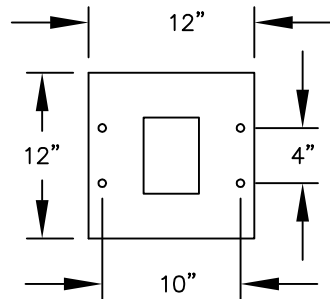

PEDESTAL

PEDESTAL BASE
BOLT PATTERN

MODEL #3406S-02

- (2) 'MB2' DOORS
- (1) 'OM2' OUTGOING MAIL COMPARTMENT

MODEL #3406S-02

4C PEDESTAL MAILBOX

AVAILABLE COLORS:
SANDSTONE, BRONZE, GREEN,
BLACK, WHITE OR GRAY