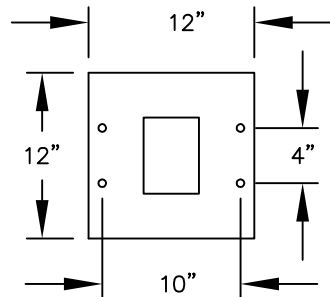

PEDESTAL

PEDESTAL BASE
BOLT PATTERN

MODEL #3406S-01

- (1) 'MB4' DOOR
- (1) 'OM2' OUTGOING MAIL COMPARTMENT

MODEL #3406S-01

4C PEDESTAL MAILBOX

AVAILABLE COLORS:
SANDSTONE, BRONZE, GREEN,
BLACK, WHITE OR GRAY