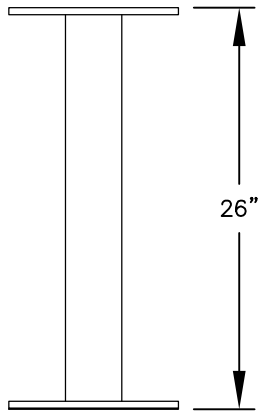

PEDESTAL

PEDESTAL BASE
BOLT PATTERN

MODEL #3406S-01

- (1) 'MB4' DOOR
- (1) 'OM2' OUTGOING MAIL COMPARTMENT

MODEL #3406S-01

4C PEDESTAL MAILBOX

AVAILABLE COLORS:
SANDSTONE, BRONZE, GREEN,
BLACK, WHITE OR GRAY