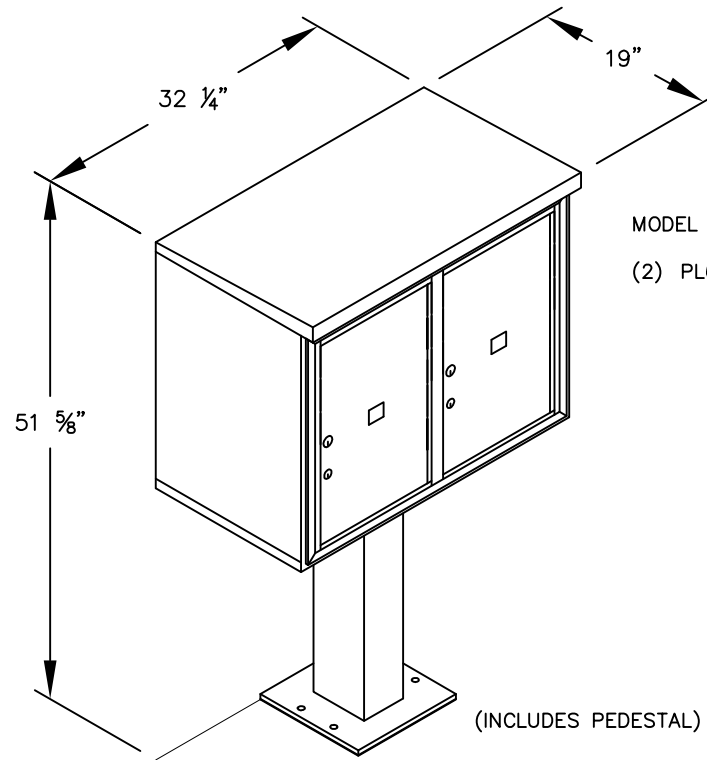

PEDESTAL

PEDESTAL BASE
BOLT PATTERN

MODEL #3406D-2P

(2) PL6 PARCEL LOCKERS (20 3/4" H)

(INCLUDES PEDESTAL)

MODEL #3406D-2P

4C PEDESTAL MAILBOX

AVAILABLE COLORS:
SANDSTONE, BRONZE,
BLACK OR GRAY