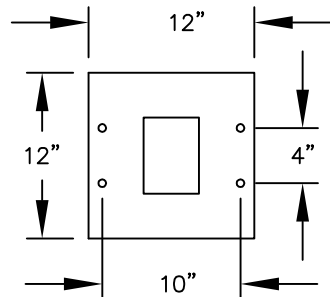

PEDESTAL

PEDESTAL BASE
BOLT PATTERN

MODEL #3406D-2P

(2) PL6 PARCEL LOCKERS (20 3/4" H)

(INCLUDES PEDESTAL)

MODEL #3406D-2P

4C PEDESTAL MAILBOX

AVAILABLE COLORS:
SANDSTONE, BRONZE,
BLACK OR GRAY