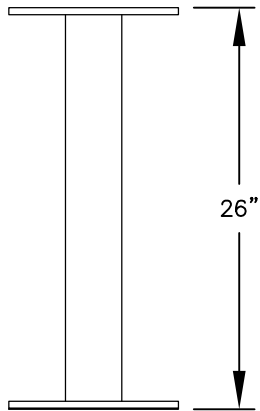

PEDESTAL

PEDESTAL BASE
BOLT PATTERN

MODEL #3406D-2P

(2) PL6 PARCEL LOCKERS (20 3/4" H)

(INCLUDES PEDESTAL)

MODEL #3406D-2P

4C PEDESTAL MAILBOX

AVAILABLE COLORS:
SANDSTONE, BRONZE,
BLACK OR GRAY