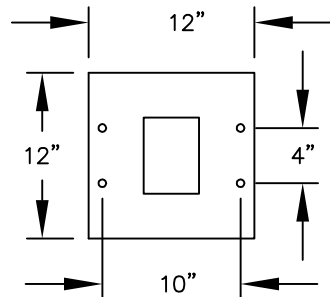

PEDESTAL

PEDESTAL BASE
BOLT PATTERN

MODEL #3406D-09

- (9) 'MB1' DOORS
- (1) 'OM3' OUTGOING MAIL COMPARTMENT

MODEL #3406D-09

4C PEDESTAL MAILBOX

AVAILABLE COLORS:
SANDSTONE, BRONZE,
BLACK OR GRAY

DRAWN: 3/2020