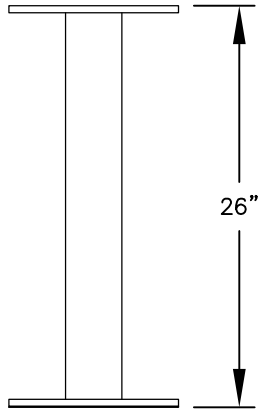

PEDESTAL

PEDESTAL BASE
BOLT PATTERN

MODEL #3406D-09

- (9) 'MB1' DOORS
- (1) 'OM3' OUTGOING MAIL COMPARTMENT

MODEL #3406D-09

4C PEDESTAL MAILBOX

AVAILABLE COLORS:
SANDSTONE, BRONZE,
BLACK OR GRAY

DRAWN: 3/2020