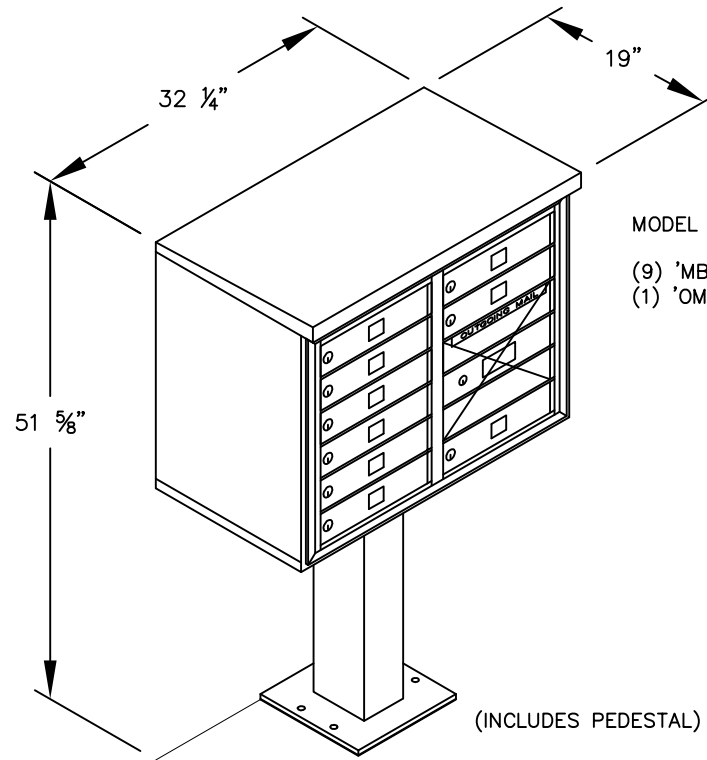

PEDESTAL

PEDESTAL BASE
BOLT PATTERN

MODEL #3406D-09

- (9) 'MB1' DOORS
- (1) 'OM3' OUTGOING MAIL COMPARTMENT

MODEL #3406D-09

4C PEDESTAL MAILBOX

AVAILABLE COLORS:
SANDSTONE, BRONZE,
BLACK OR GRAY

DRAWN: 3/2020