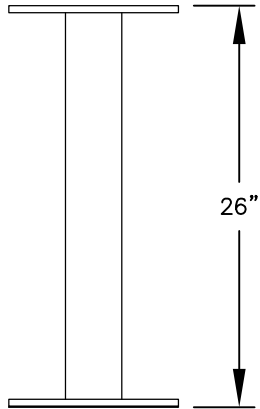

PEDESTAL

PEDESTAL BASE
BOLT PATTERN

MODEL #3406D-06

- (6) 'MB1' DOORS
- (1) 'OM2' OUTGOING MAIL COMPARTMENT
- (1) 'PL4' PARCEL LOCKER

MODEL #3406D-06

4C PEDESTAL MAILBOX

AVAILABLE COLORS:
SANDSTONE, BRONZE, GREEN,
BLACK, WHITE OR GRAY