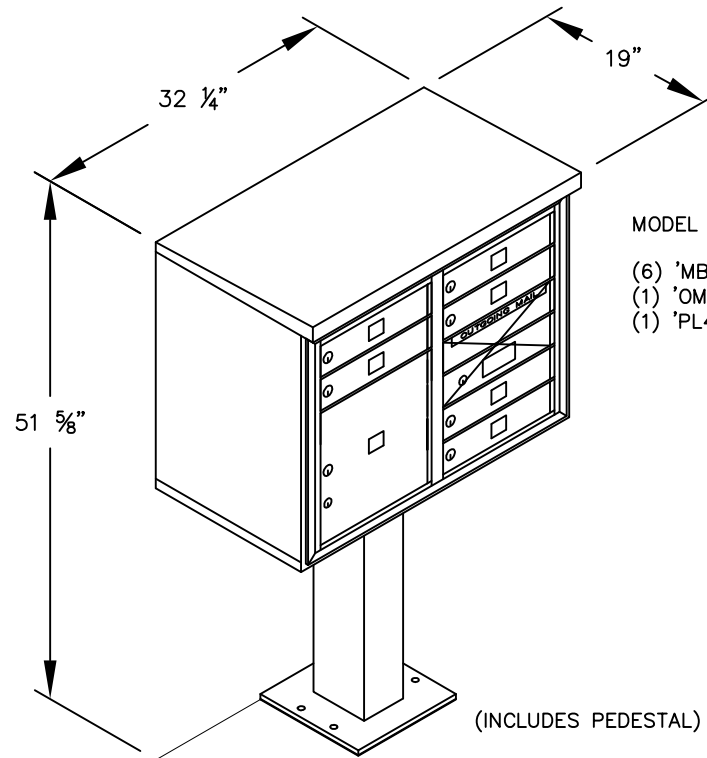

PEDESTAL

PEDESTAL BASE
BOLT PATTERN

MODEL #3406D-06

- (6) 'MB1' DOORS
- (1) 'OM2' OUTGOING MAIL COMPARTMENT
- (1) 'PL4' PARCEL LOCKER

MODEL #3406D-06

4C PEDESTAL MAILBOX

AVAILABLE COLORS:
SANDSTONE, BRONZE, GREEN,
BLACK, WHITE OR GRAY