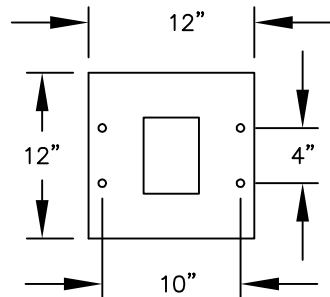

PEDESTAL

PEDESTAL BASE
BOLT PATTERN

MODEL #3406D-06

- (6) 'MB1' DOORS
- (1) 'OM2' OUTGOING MAIL COMPARTMENT
- (1) 'PL4' PARCEL LOCKER

MODEL #3406D-06

4C PEDESTAL MAILBOX

AVAILABLE COLORS:
SANDSTONE, BRONZE, GREEN,
BLACK, WHITE OR GRAY