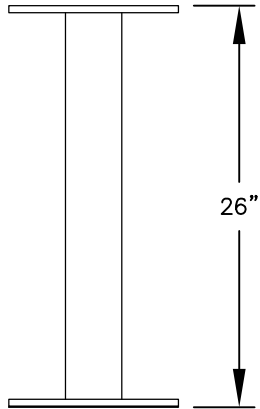

PEDESTAL

PEDESTAL BASE
BOLT PATTERN

MODEL #3406D-05

- (5) 'MB1' DOORS
- (1) 'OM2' OUTGOING MAIL COMPARTMENT
- (1) PL5 PARCEL LOCKER (17 1/4" H)

MODEL #3406D-05

4C PEDESTAL MAILBOX

AVAILABLE COLORS:
SANDSTONE, BRONZE,
BLACK OR GRAY