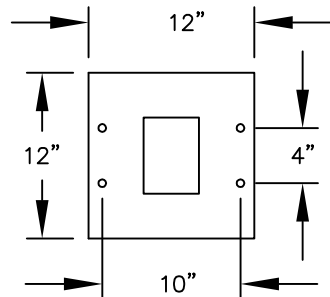

PEDESTAL

PEDESTAL BASE
BOLT PATTERN

MODEL #3406D-05

- (5) 'MB1' DOORS
- (1) 'OM2' OUTGOING MAIL COMPARTMENT
- (1) PL5 PARCEL LOCKER (17 1/4" H)

MODEL #3406D-05

4C PEDESTAL MAILBOX

AVAILABLE COLORS:
SANDSTONE, BRONZE,
BLACK OR GRAY