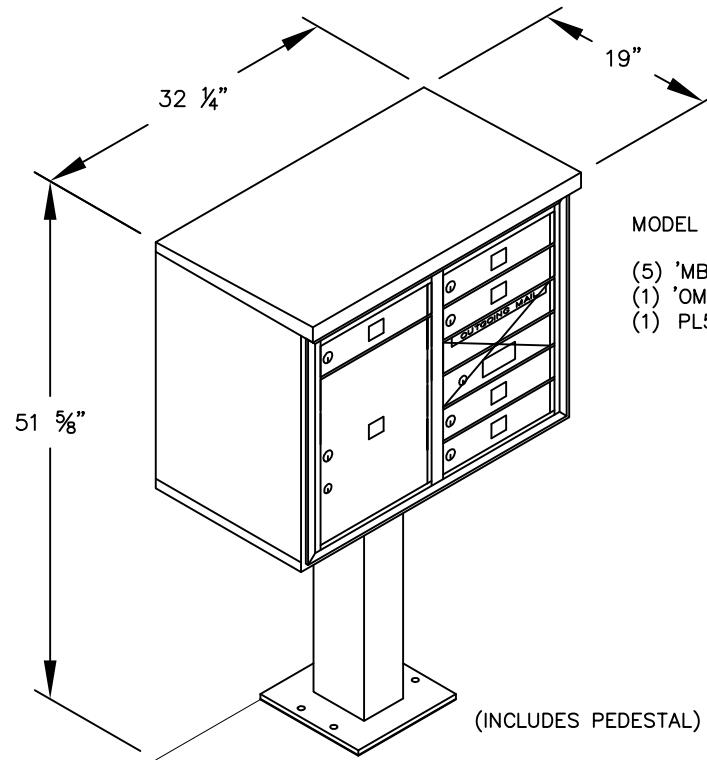

PEDESTAL

PEDESTAL BASE
BOLT PATTERN

MODEL #3406D-05

- (5) 'MB1' DOORS
- (1) 'OM2' OUTGOING MAIL COMPARTMENT
- (1) PL5 PARCEL LOCKER (17 1/4" H)

MODEL #3406D-05

4C PEDESTAL MAILBOX

AVAILABLE COLORS:
SANDSTONE, BRONZE,
BLACK OR GRAY