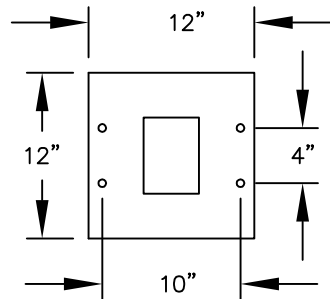

PEDESTAL

PEDESTAL BASE  
BOLT PATTERN

MODEL #3406D-04

- (4) 'MB1' DOORS
- (1) 'OM2' OUTGOING MAIL COMPARTMENT
- (1) 'PL6' PARCEL LOCKER

(INCLUDES PEDESTAL)

MODEL #3406D-04

4C PEDESTAL MAILBOX

AVAILABLE COLORS:  
SANDSTONE, BRONZE, GREEN,  
BLACK, WHITE OR GRAY