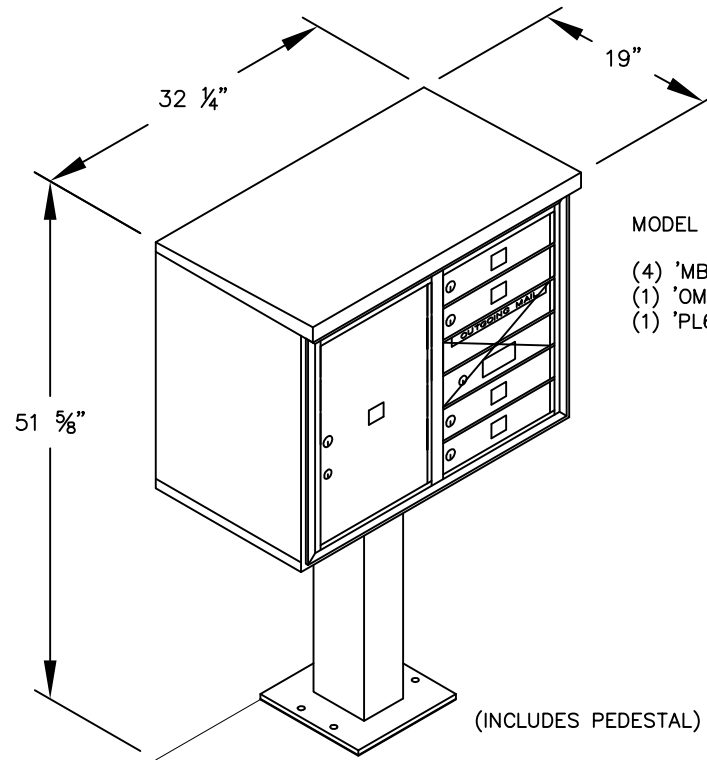

PEDESTAL

PEDESTAL BASE  
BOLT PATTERN

MODEL #3406D-04

- (4) 'MB1' DOORS
- (1) 'OM2' OUTGOING MAIL COMPARTMENT
- (1) 'PL6' PARCEL LOCKER

(INCLUDES PEDESTAL)

MODEL #3406D-04

4C PEDESTAL MAILBOX

AVAILABLE COLORS:  
SANDSTONE, BRONZE, GREEN,  
BLACK, WHITE OR GRAY