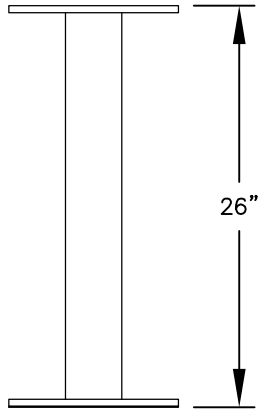

PEDESTAL

PEDESTAL BASE  
BOLT PATTERN

MODEL #3406D-04

- (4) 'MB1' DOORS
- (1) 'OM2' OUTGOING MAIL COMPARTMENT
- (1) 'PL6' PARCEL LOCKER

(INCLUDES PEDESTAL)

MODEL #3406D-04

4C PEDESTAL MAILBOX

AVAILABLE COLORS:  
SANDSTONE, BRONZE, GREEN,  
BLACK, WHITE OR GRAY