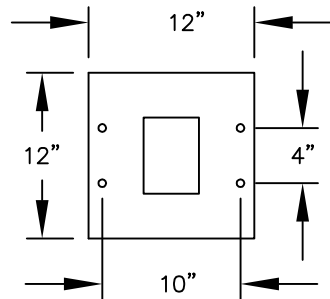

PEDESTAL

PEDESTAL BASE
BOLT PATTERN

MODEL #3406D-02

- (2) 'MB2' DOORS
- (1) 'OM2' OUTGOING MAIL COMPARTMENT
- (1) 'PL6' PARCEL LOCKER

MODEL #3406D-02

4C PEDESTAL MAILBOX

AVAILABLE COLORS:
SANDSTONE, BRONZE, GREEN,
BLACK, WHITE OR GRAY