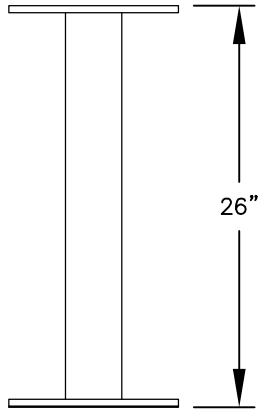

PEDESTAL

PEDESTAL BASE
BOLT PATTERN

MODEL #3406D-02

- (2) 'MB2' DOORS
- (1) 'OM2' OUTGOING MAIL COMPARTMENT
- (1) 'PL6' PARCEL LOCKER

MODEL #3406D-02

4C PEDESTAL MAILBOX

AVAILABLE COLORS:
SANDSTONE, BRONZE, GREEN,
BLACK, WHITE OR GRAY