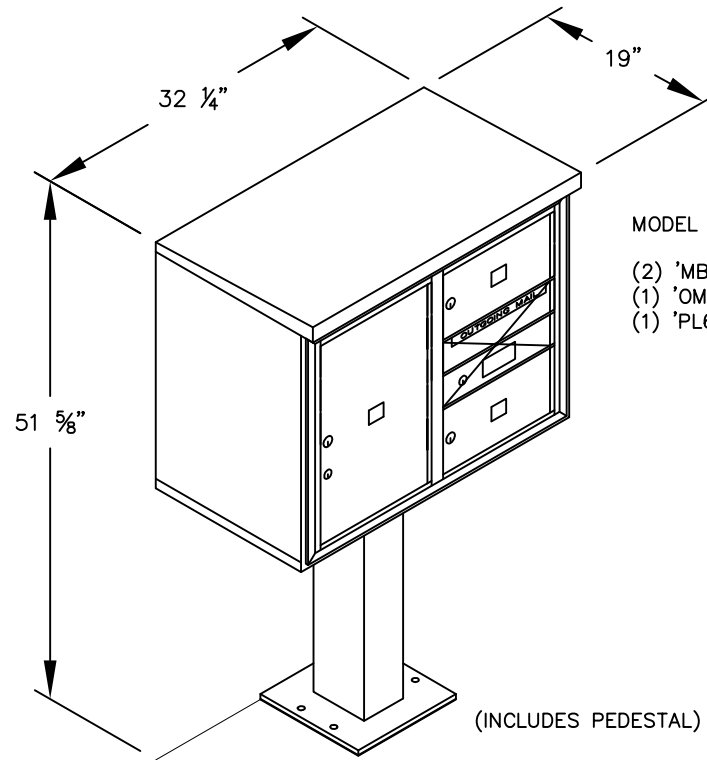

PEDESTAL

PEDESTAL BASE
BOLT PATTERN

MODEL #3406D-02

- (2) 'MB2' DOORS
- (1) 'OM2' OUTGOING MAIL COMPARTMENT
- (1) 'PL6' PARCEL LOCKER

MODEL #3406D-02

4C PEDESTAL MAILBOX

AVAILABLE COLORS:
SANDSTONE, BRONZE, GREEN,
BLACK, WHITE OR GRAY