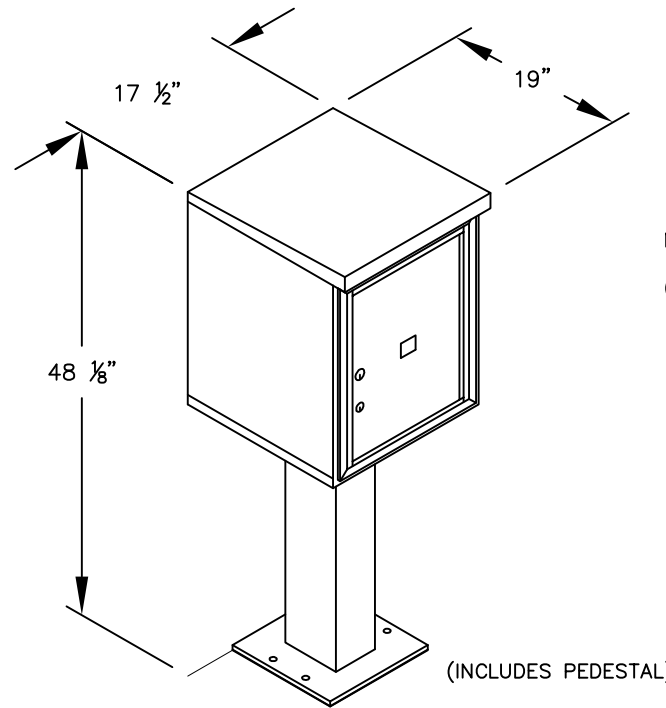

PEDESTAL

PEDESTAL BASE  
BOLT PATTERN

MODEL #3405S-1P

(1) 'PL5' PARCEL LOCKER

MODEL #3405S-1P

4C PEDESTAL MAILBOX

AVAILABLE COLORS:  
SANDSTONE, BRONZE, GREEN,  
BLACK, WHITE OR GRAY

DRAWN: 01/13