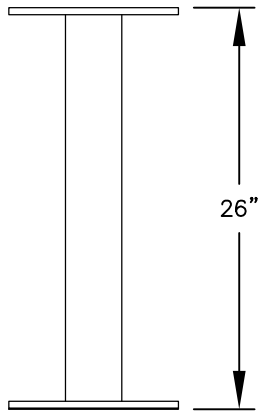

PEDESTAL

PEDESTAL BASE  
BOLT PATTERN

MODEL #3405S-1P

(1) 'PL5' PARCEL LOCKER

MODEL #3405S-1P

4C PEDESTAL MAILBOX

AVAILABLE COLORS:  
SANDSTONE, BRONZE, GREEN,  
BLACK, WHITE OR GRAY

DRAWN: 01/13