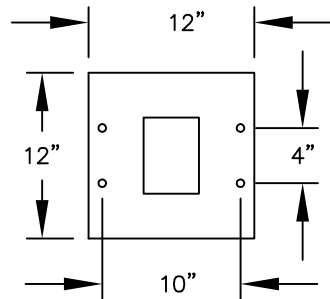

PEDESTAL

PEDESTAL BASE  
BOLT PATTERN

MODEL #3405S-1P

(1) 'PL5' PARCEL LOCKER

MODEL #3405S-1P

4C PEDESTAL MAILBOX

AVAILABLE COLORS:  
SANDSTONE, BRONZE, GREEN,  
BLACK, WHITE OR GRAY

DRAWN: 01/13