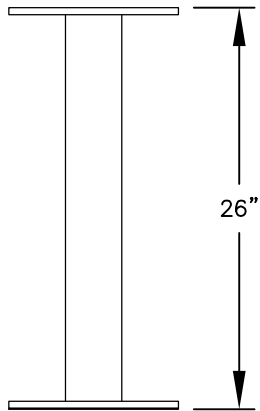

PEDESTAL

PEDESTAL BASE
BOLT PATTERN

MODEL #3405S-03

- (3) 'MB1' DOORS
- (1) 'OM2' OUTGOING MAIL COMPARTMENT

MODEL #3405S-03

4C PEDESTAL MAILBOX

AVAILABLE COLORS:
SANDSTONE, BRONZE, GREEN,
BLACK, WHITE OR GRAY