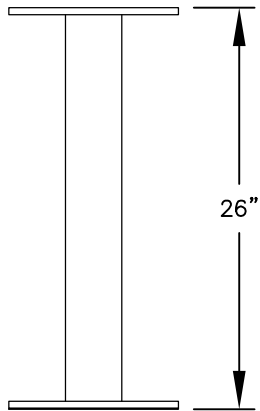

PEDESTAL

PEDESTAL BASE
BOLT PATTERN

MODEL #3405D-08

- (8) 'MB1' DOORS
- (1) 'OM2' OUTGOING MAIL COMPARTMENT

MODEL #3405D-08

4C PEDESTAL MAILBOX

AVAILABLE COLORS:
SANDSTONE, BRONZE, GREEN,
BLACK, WHITE OR GRAY