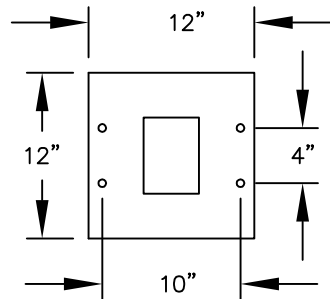

PEDESTAL

PEDESTAL BASE
BOLT PATTERN

MODEL #3405D-08

- (8) 'MB1' DOORS
- (1) 'OM2' OUTGOING MAIL COMPARTMENT

MODEL #3405D-08

4C PEDESTAL MAILBOX

AVAILABLE COLORS:
SANDSTONE, BRONZE, GREEN,
BLACK, WHITE OR GRAY