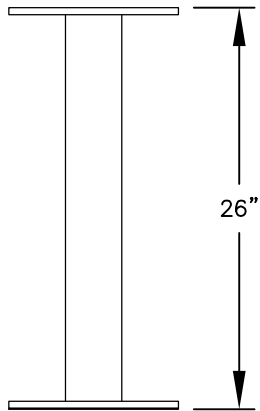

PEDESTAL

PEDESTAL BASE  
BOLT PATTERN

MODEL #3405D-07

- (7) 'MB1' DOORS
- (1) 'OM3' OUTGOING MAIL COMPARTMENT

MODEL #3405D-07

4C PEDESTAL MAILBOX

AVAILABLE COLORS:  
SANDSTONE, BRONZE, GREEN,  
BLACK, WHITE OR GRAY