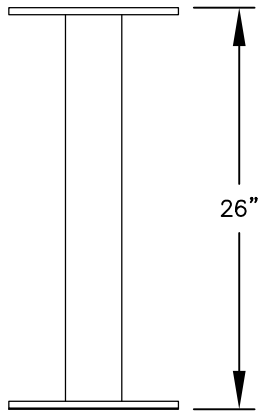

PEDESTAL

PEDESTAL BASE
BOLT PATTERN

MODEL #3405D-03

- (3) 'MB1' DOORS
- (1) 'OM2' OUTGOING MAIL COMPARTMENT
- (1) 'PL5' PARCEL LOCKER

(INCLUDES PEDESTAL)

MODEL #3405D-03

4C PEDESTAL MAILBOX

AVAILABLE COLORS:
SANDSTONE, BRONZE, GREEN,
BLACK, WHITE OR GRAY