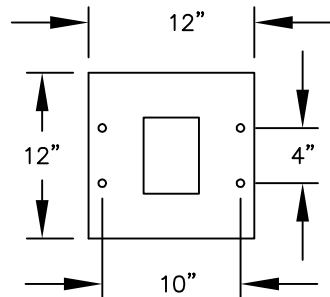

PEDESTAL

PEDESTAL BASE
BOLT PATTERN

MODEL #3405D-03

- (3) 'MB1' DOORS
- (1) 'OM2' OUTGOING MAIL COMPARTMENT
- (1) 'PL5' PARCEL LOCKER

(INCLUDES PEDESTAL)

MODEL #3405D-03

4C PEDESTAL MAILBOX

AVAILABLE COLORS:
SANDSTONE, BRONZE, GREEN,
BLACK, WHITE OR GRAY