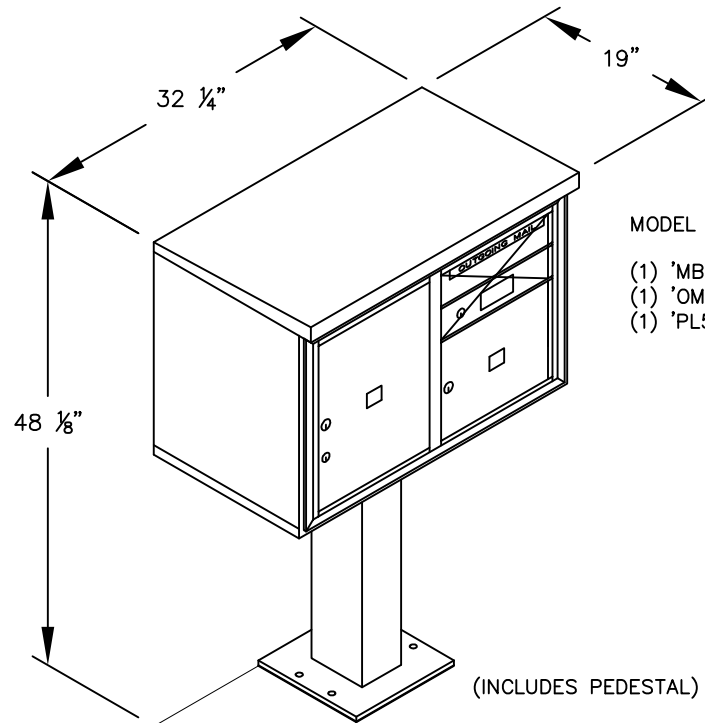

PEDESTAL

PEDESTAL BASE  
BOLT PATTERN

MODEL #3405D-01

- (1) 'MB3' DOOR
- (1) 'OM2' OUTGOING MAIL COMPARTMENT
- (1) 'PL5' PARCEL LOCKER

(INCLUDES PEDESTAL)

MODEL #3405D-01

4C PEDESTAL MAILBOX

AVAILABLE COLORS:  
SANDSTONE, BRONZE, GREEN,  
BLACK, WHITE OR GRAY