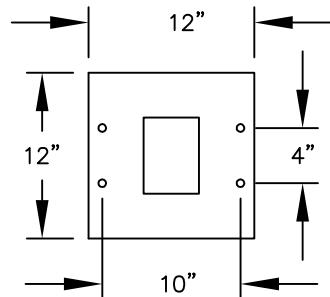

PEDESTAL

PEDESTAL BASE  
BOLT PATTERN

MODEL #3405D-01

- (1) 'MB3' DOOR
- (1) 'OM2' OUTGOING MAIL COMPARTMENT
- (1) 'PL5' PARCEL LOCKER

(INCLUDES PEDESTAL)

MODEL #3405D-01

4C PEDESTAL MAILBOX

AVAILABLE COLORS:  
SANDSTONE, BRONZE, GREEN,  
BLACK, WHITE OR GRAY