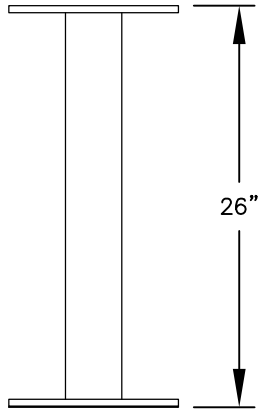

PEDESTAL

PEDESTAL BASE  
BOLT PATTERN

MODEL #3405D-01

- (1) 'MB3' DOOR
- (1) 'OM2' OUTGOING MAIL COMPARTMENT
- (1) 'PL5' PARCEL LOCKER

(INCLUDES PEDESTAL)

MODEL #3405D-01

4C PEDESTAL MAILBOX

AVAILABLE COLORS:  
SANDSTONE, BRONZE, GREEN,  
BLACK, WHITE OR GRAY